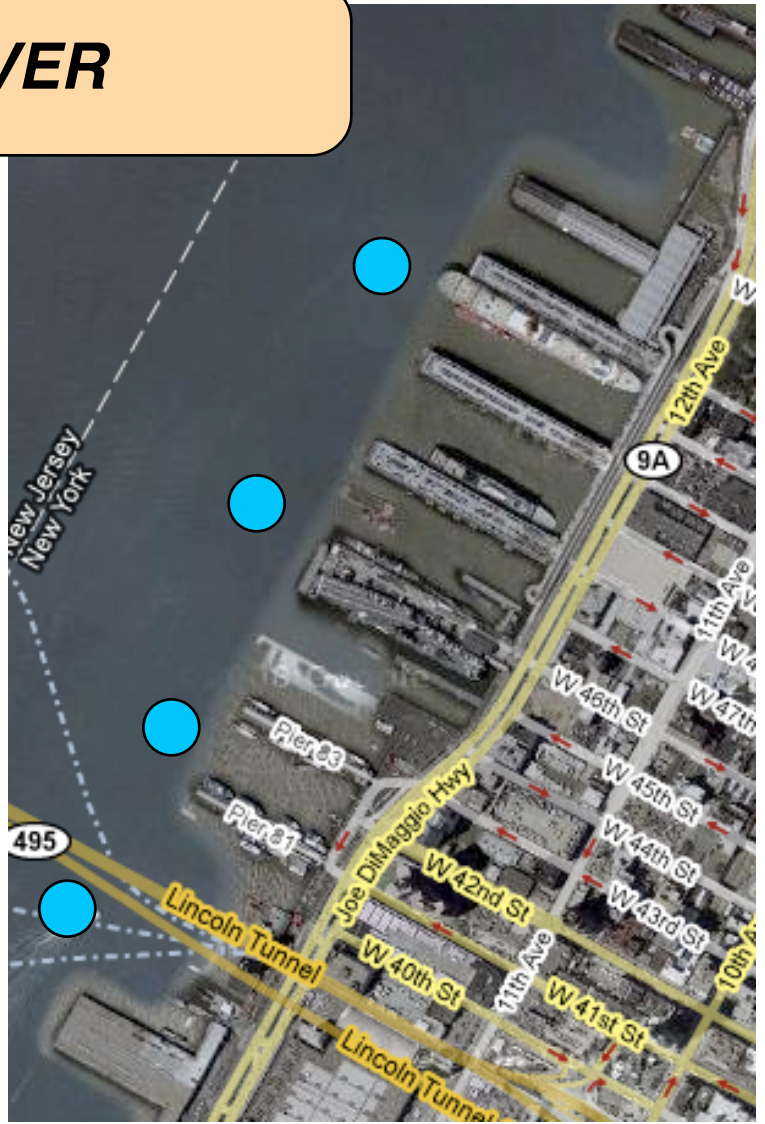

HUDSON RIVER

Commercial Piers

Pier 79, 81, 83 etc. - NY Waterway Ferry, Circle Line, Carnival Cruise Ships. Commercial boats, passenger ferry terminal and tourists boats of all shapes and sizes launch from these Piers.

These BLUE bullets mark very active passenger ferry terminals and safety concerns. Watch for wakes, criss-crossing routes along with quick entries and exits at the docks and out of the embayments

Chelsea Piers

Recreational boats along with passenger ferry terminal and tourists boats of all shapes and sizes launch from these Piers.